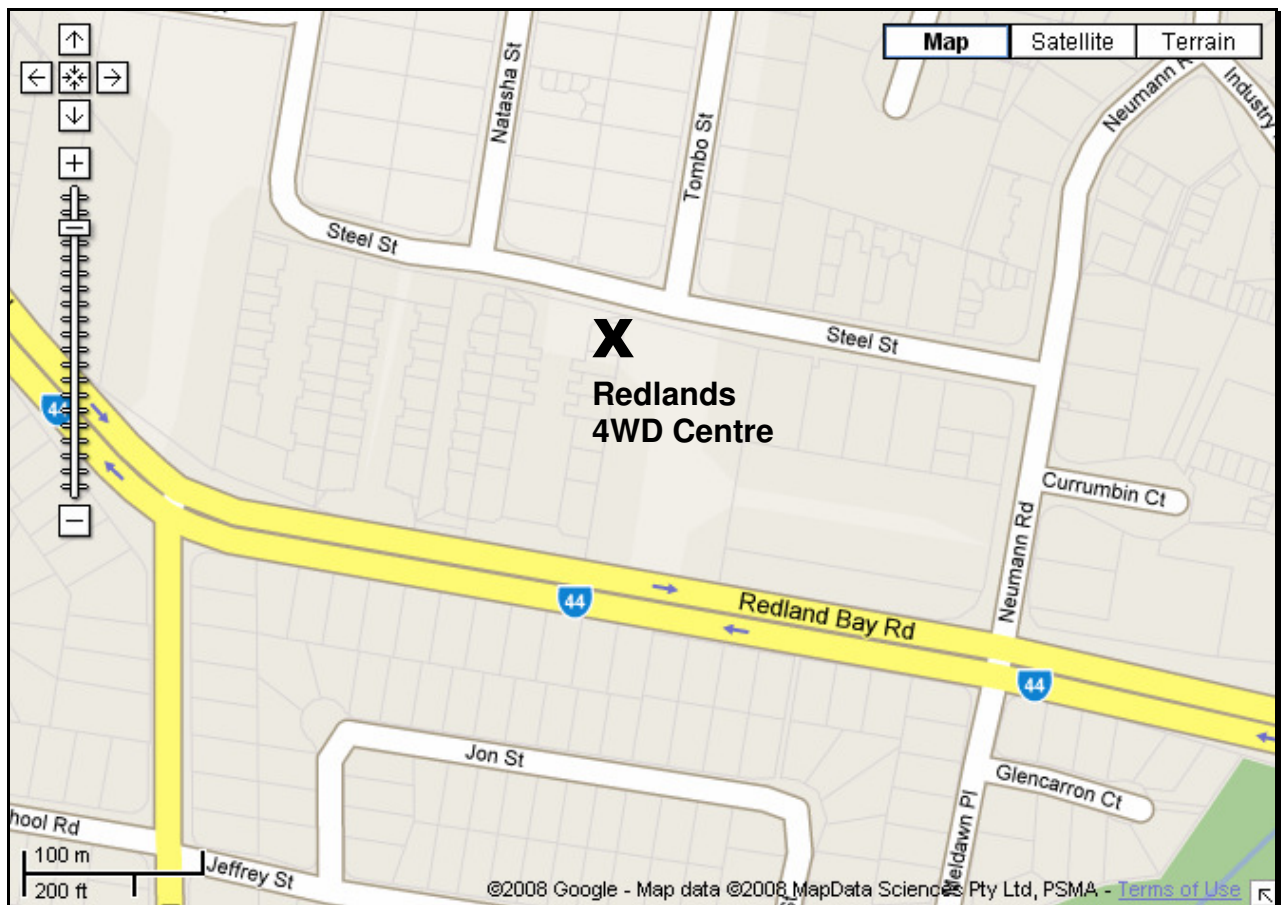

Workshop Night

Location: Redlands 4WD Centre,
Steel Street, Capalaba.

UBD Map 184 Reference D19

Time: Start - 7:30 p.m. sharp.

What to bring:

1. Yourself - we will be entering the workshop area, so please wear appropriate clothing and closed shoes.
2. Your 4WD for recovery point inspection
3. Plenty of questions.